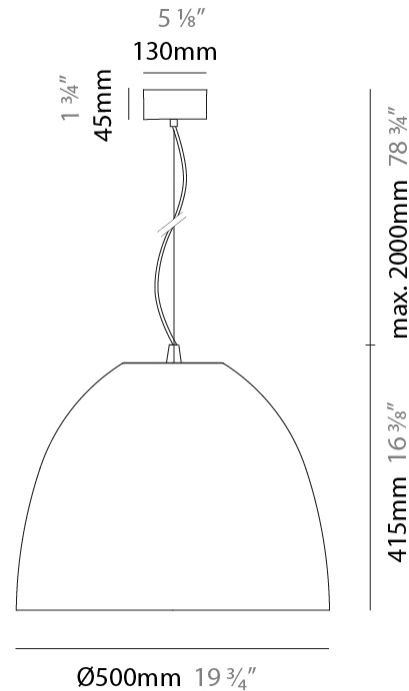

PROJECT
TYPE
SPECIFIER
QUANTITY
DATE

AURORA XL FOOD SUSPENSION

A1010054-

base number Finish
Options

1. To build a product code in our configurator select the specify button on the base model # product page
2. To build a manual product code on this datasheet choose from the options listed below in blue font and add the suffix to the base model #

GENERAL

Series: Aurora Food
Subseries: Aurora XL Food
Partner: Side
Division: Architectural
Installation: Suspension
Product Type: Pendant
Mounting Location: Ceiling
Light Distribution: Direct

PHYSICAL

Shape: Dome
Diameter (mm): 500
Diameter (in): 19 3/4
Height (mm): 415
Height (in): 16 3/8
Max. Overall Height (mm): 2415
Max. Overall Height (in): 95 1/16
Weight (kg): 8
Weight (lbs): 17.6
Fixture Finish: [RWH](#) / [BLK](#) / [GRY](#)
Fixture Material: Aluminum
Cable Details: 2000mm / 78 3/4" Cable

ELECTRICAL

Lamp Type: LED
Input Wattage (W): 47
Dimming: Non-Dimmable
Driver Included: Yes
Driver Location: Integrated
Driver Type: Constant Current - Universal
Driver Class: Class 2
Input Voltage (V): 120
Constant Current (MA): 1200mA

LED

Color Temperature (°K): 2700
Max. Delivered Lumen (lm): 4120
CRI: >90 CRI
Lamp Life (hrs): 50000

OPTICAL

Beam Angle: Symmetrical 90

RATINGS AND CERTIFICATIONS

Certified By: Certified for North American Standards
IP rating: IP20