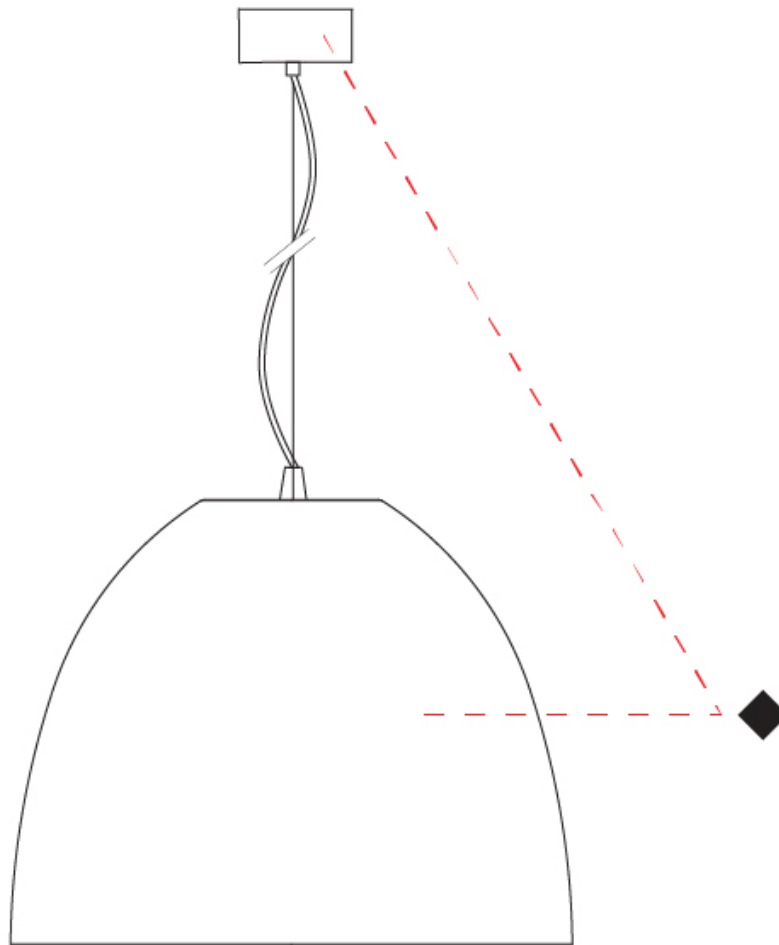

AURORA XL FOOD SUSPENSION

A1010052-

PROJECT

TYPE

SPECIFIER

QUANTITY

DATE

A