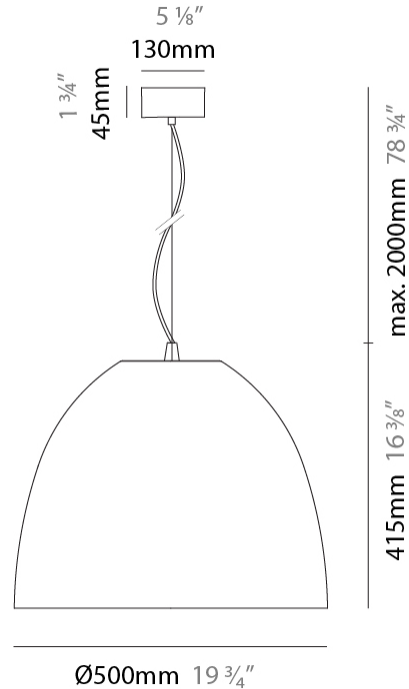

PROJECT
TYPE
SPECIFIER
QUANTITY
DATE

AURORA XL FOOD SUSPENSION

A1010053-

base number Finish
Options

1. To build a product code in our configurator select the specify button on the base model # product page
2. To build a manual product code on this datasheet choose from the options listed below in blue font and add the suffix to the base model #

GENERAL

Series: Aurora Food
Subseries: Aurora XL Food
Partner: Side
Division: Architectural
Installation: Suspension
Product Type: Pendant
Mounting Location: Ceiling
Light Distribution: Direct

PHYSICAL

Shape: Dome
Diameter (mm): 500
Diameter (in): 19 3/4
Height (mm): 415
Height (in): 16 3/8
Max. Overall Height (mm): 2415
Max. Overall Height (in): 95 1/16
Weight (kg): 8
Weight (lbs): 17.6
Fixture Finish: [RWH](#) / [BLK](#) / [GRY](#)
Fixture Material: Aluminum
Cable Details: 2000mm / 78 3/4" Cable

ELECTRICAL

Lamp Type: LED
Input Wattage (W): 47
Dimming: Non-Dimmable
Driver Included: Yes
Driver Location: Integrated
Driver Type: Constant Current - Universal
Driver Class: Class 2
Input Voltage (V): 120
Constant Current (MA): 1200mA

LED

Color Temperature (°K): 3000
Max. Delivered Lumen (lm): 4528
CRI: >90 CRI
Lamp Life (hrs): 50000

OPTICAL

Beam Angle: Symmetrical 90

RATINGS AND CERTIFICATIONS

Certified By: Certified for North American Standards
IP rating: IP20