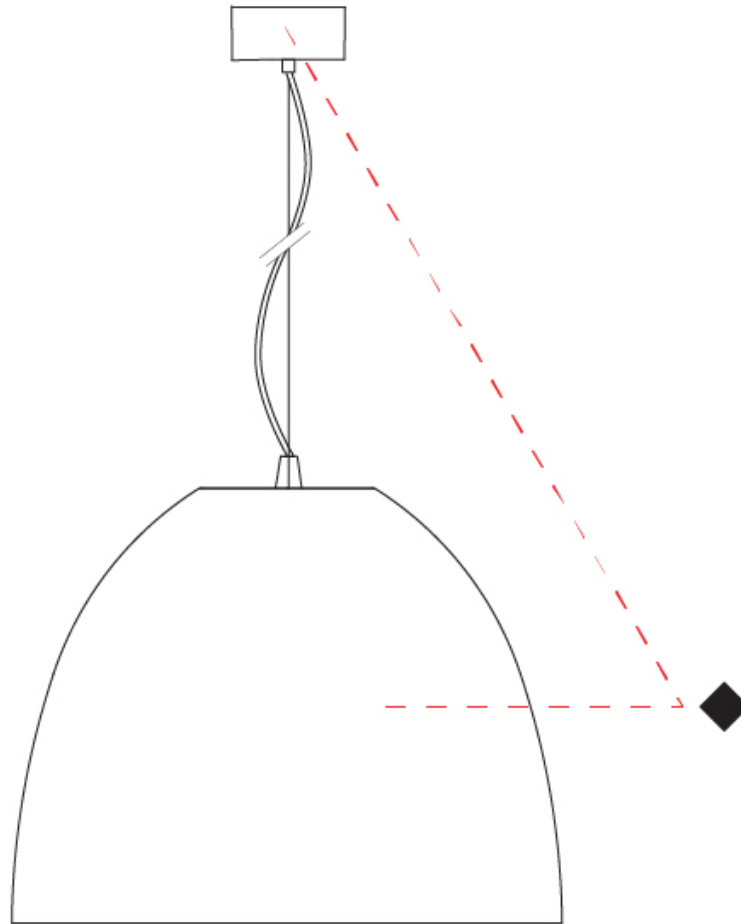

AURORA XS FOOD SUSPENSION

A1010046

PROJECT
TYPE
SPECIFIER
QUANTITY
DATE

A